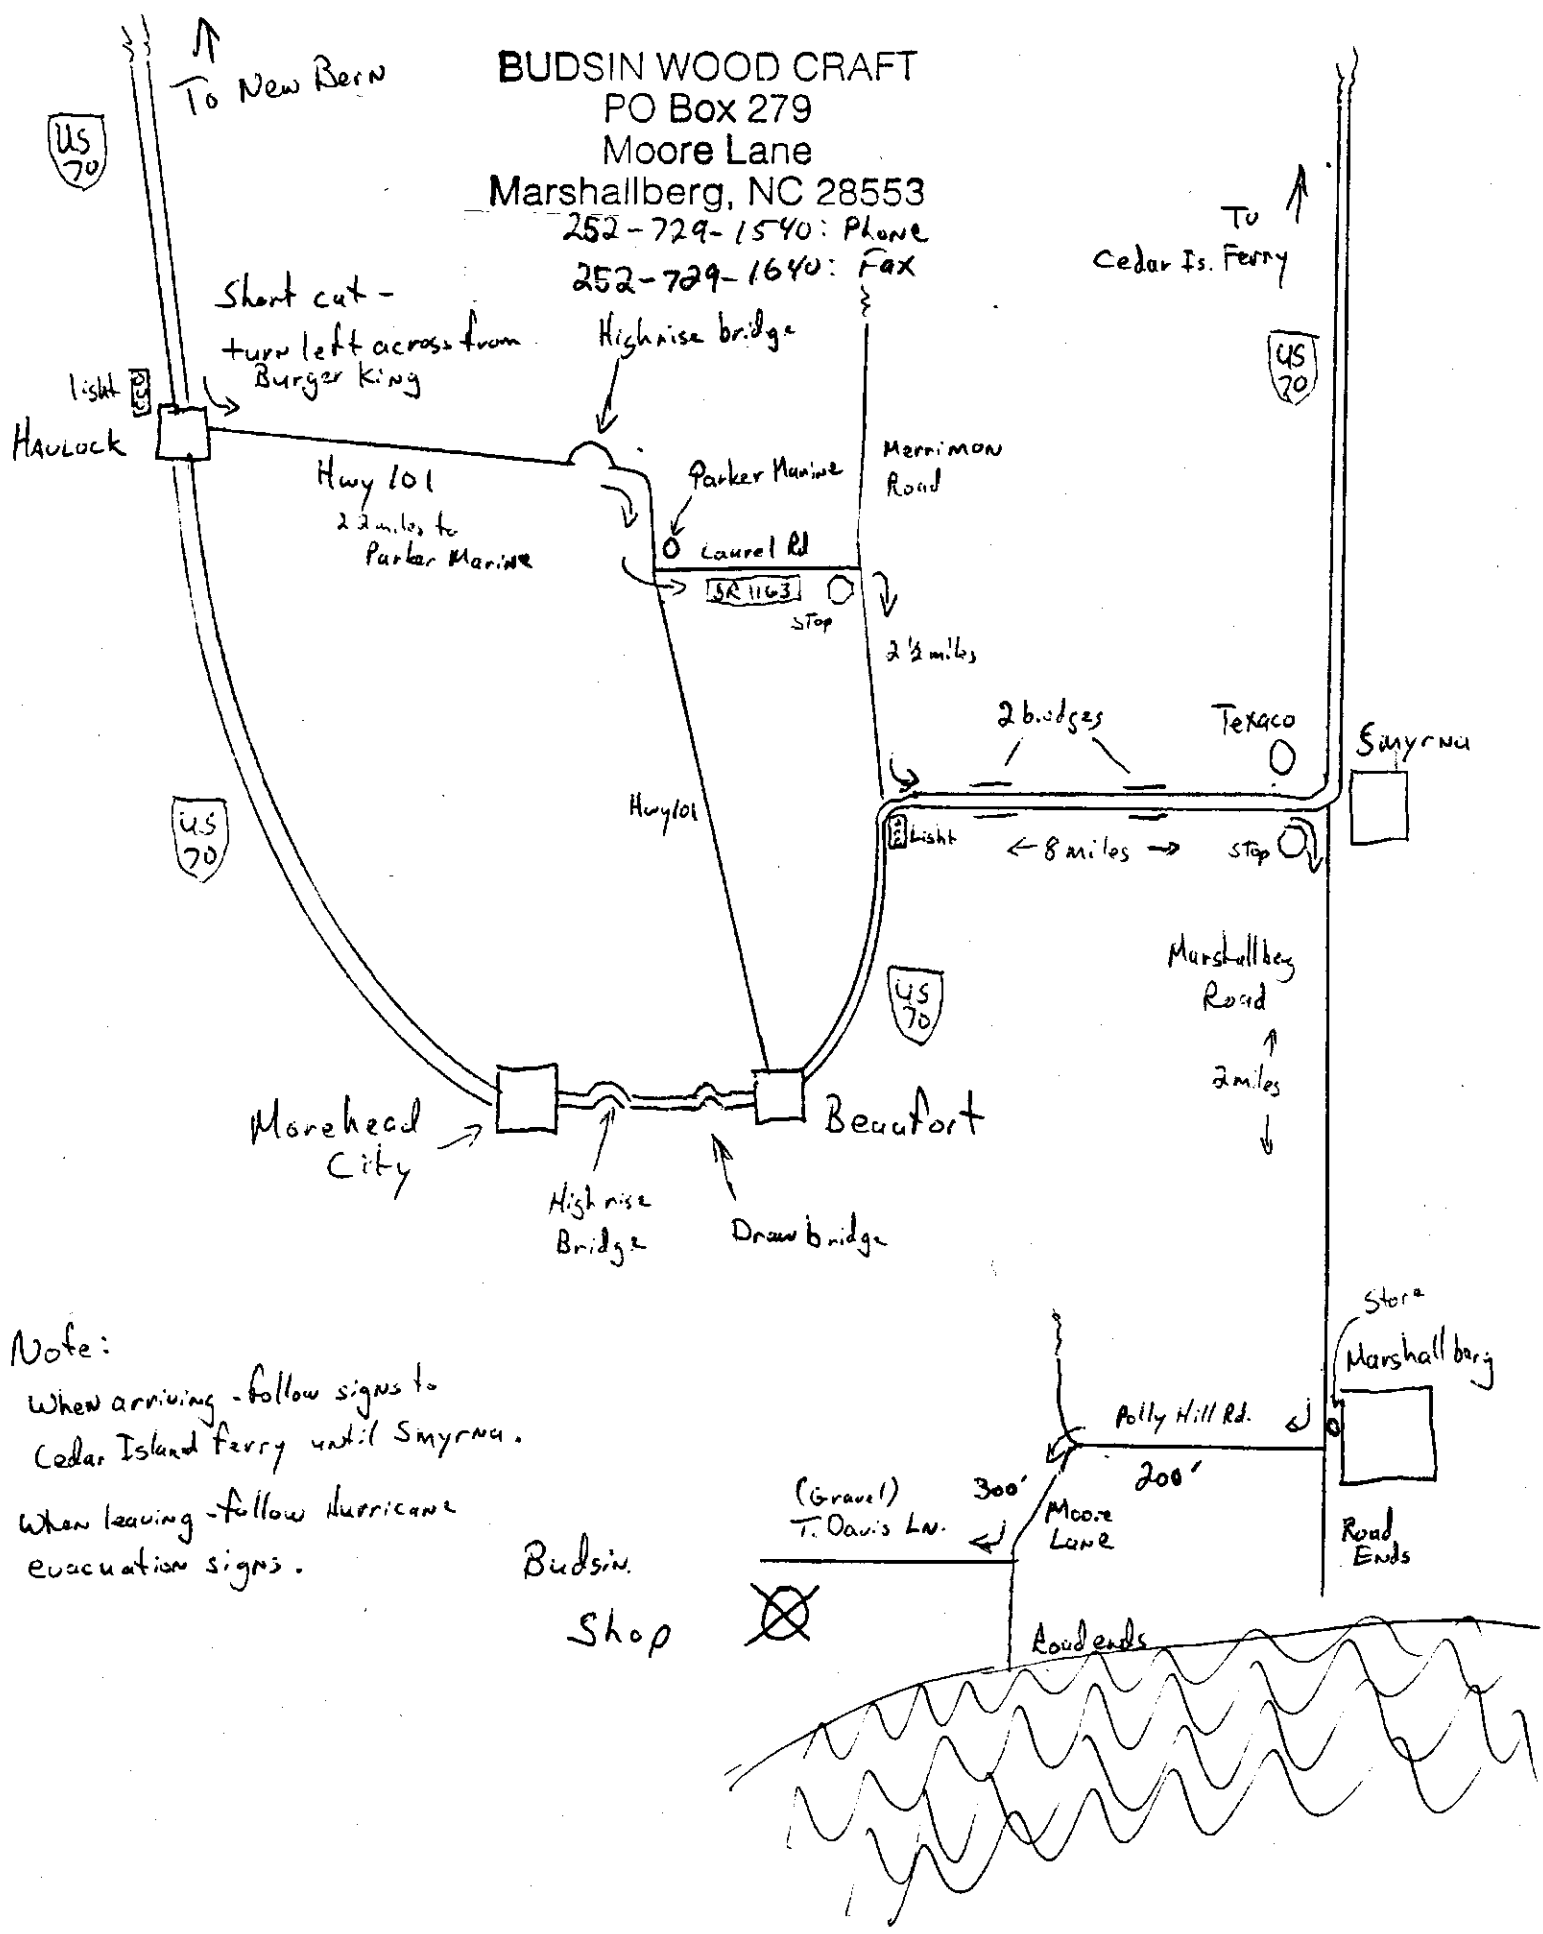

**BUDSIN WOOD CRAFT**  
 PO Box 279  
 Moore Lane  
 Marshallberg, NC 28553  
 252-729-1540: Phone  
 252-729-1640: Fax

**Note:**  
 When arriving - follow signs to Cedar Island ferry until Smyrna.  
 When leaving - follow hurricane evacuation signs.